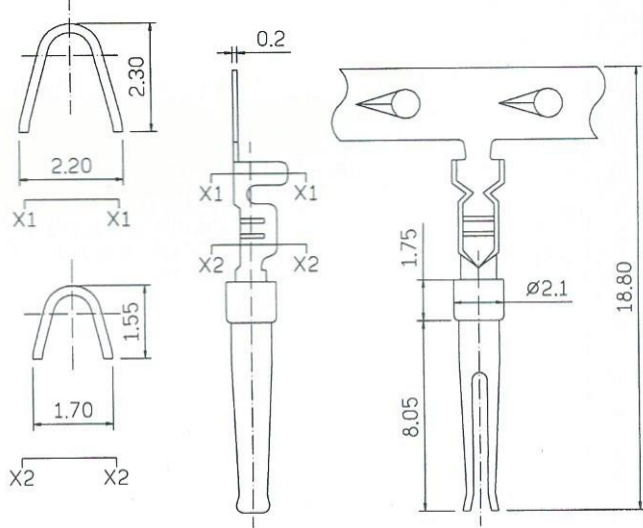

43377 = 102-22L22

1.0 Crimp Pin Male

43369 = 102-22N

1.0 Crimp Pin Female