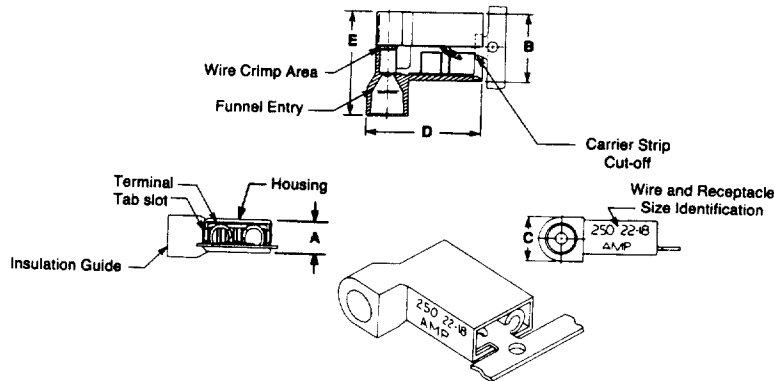

#### Ultra-Fast Fully Insulated FASTON Tabs

**Material:**

- Housing**—Nylon Type 6/6
- Terminal**—Tin-plated, copper alloy
- Color Code (Translucent)**
- Red**—22-18 AWG
- Blue**—16-14 AWG

Description	Wire Range AWG	Ins. Dia Max.	Dimensions					Tab Size	Terminal Base Material	Part Numbers	
			A	B	C	D	Strip			Loose Piece	
.250 Series	22-18	.135	.290	.522	.205	.855	.032 x .250	Brass	2-520102-1	2-520103-2	
		3.43	7.37	13.26	5.21	21.72	0.81 x 6.35				
		.230	.290	.522	.295	.935	.032 x .250				
	16-14	5.84	7.37	13.26	7.49	23.75	0.81 x 6.35	Brass	2-521144-2	2-521192-2	
		.160	.290	.522	.230	.855	.032 x .250				
		4.06	7.37	13.26	5.84	21.72	0.81 x 6.35				
12-10	.260	.290	.522	.325	.935	.032 x .250	Brass	3-521142-2	3-521191-2		
	6.60	7.37	13.26	8.26	23.75	0.81 x 6.35					
.187 Series	22-18	.320	.352	.522	.388	.935	.032 x .250	Brass	4-521097-2	4-521098-2	
		8.13	8.94	13.26	9.86	23.75	0.81 x 6.35				

#### Ultra-Fast Fully Insulated FASTON Flag Receptacles

**Material:**

- Housing**—Nylon Type 6/6
- Terminal**—Tin-plated, copper alloy
- Color Code (Translucent)**
- Red**—22-18 AWG
- Blue**—16-14 AWG

Description	Wire Range <sup>1</sup> AWG	Ins. Dia. Max.	Dimensions					Mating Tab	Terminal Base Material	Part Numbers	
			A	B	C	D	E			Strip	Loose Piece
.187 Series	22-18	.165	.187	.320	.235	.636	.515	.020 x .187	Brass	2-520334-2	2-520335-2
		4.19	4.75	8.13	5.97	16.15	13.08	.032 x .187			
		0.81 x 4.75									
	16-14	.185	.187	.320	.255	.632	.515	.020 x .187	Brass	3-520338-2	3-520339-2
		4.70	4.75	8.13	6.48	16.05	13.08	.032 x .187			
		0.81 x 4.75									
.205 Series	22-18	.165	.187	.385	.235	.636	.580	.032 x .205	Brass	2-521164-2	—
		4.19	4.75	9.78	5.97	16.15	14.73	0.81 x 5.21			
.250 Series	22-18	.165	.187	.385	.235	.636	.580	.032 x .250	Brass	2-520128-2	2-520129-2
		4.19	4.75	9.78	5.97	16.15	14.73	0.81 x 6.35			
	16-14	.230	.187	.385	.295	.665	.630	.032 x .250	Brass	2-520856-2	—
		5.84	4.75	9.78	7.49	16.89	16.00	0.81 x 6.35			