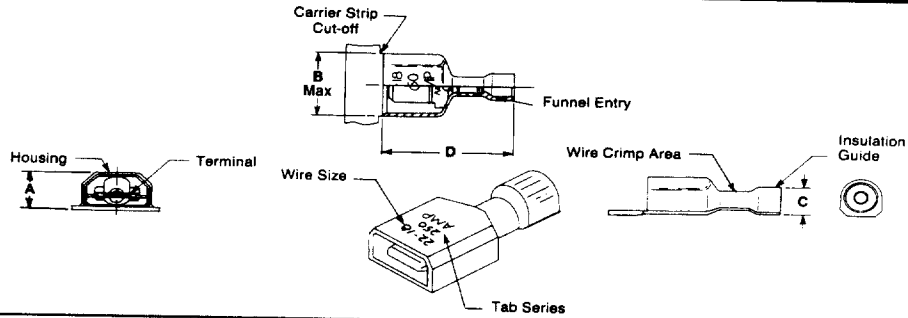

#### Ultra-Fast Fully Insulated FASTON Tabs

**Material:**

- Housing**—Nylon Type 6/6
- Terminal**—Tin-plated, copper alloy
- Color Code (Translucent)**
- Red**—22-18 AWG
- Blue**—16-14 AWG

Description	Wire Range AWG	Ins. Dia Max.	Dimensions					Tab Size	Terminal Base Material	Part Numbers	
			A	B	C	D	Strip			Loose Piece	
.250 Series	22-18	.135	.290	.522	.205	.855	.032 x .250	Brass	2-520102-1	2-520103-2	
		3.43	7.37	13.26	5.21	21.72	0.81 x 6.35				
		.230	.290	.522	.295	.935	.032 x .250				
	16-14	5.84	7.37	13.26	7.49	23.75	0.81 x 6.35	Brass	2-521144-2	2-521192-2	
		.160	.290	.522	.230	.855	.032 x .250				
		4.06	7.37	13.26	5.84	21.72	0.81 x 6.35				
12-10	.260	.290	.522	.325	.935	.032 x .250	Brass	3-521142-2	3-521191-2		
	6.60	7.37	13.26	8.26	23.75	0.81 x 6.35					
.187 Series	22-18	.320	.352	.522	.388	.935	.032 x .250	Brass	4-521097-2	4-521098-2	
		8.13	8.94	13.26	9.86	23.75	0.81 x 6.35				

#### Ultra-Fast Fully Insulated FASTON Flag Receptacles

**Material:**

- Housing**—Nylon Type 6/6
- Terminal**—Tin-plated, copper alloy
- Color Code (Translucent)**
- Red**—22-18 AWG
- Blue**—16-14 AWG

Description	Wire Range <sup>1</sup> AWG	Ins. Dia. Max.	Dimensions					Mating Tab	Terminal Base Material	Part Numbers	
			A	B	C	D	E			Strip	Loose Piece
.187 Series	22-18	.165	.187	.320	.235	.636	.515	.020 x .187	Brass	2-520334-2	2-520335-2
		4.19	4.75	8.13	5.97	16.15	13.08	.032 x .187			
		0.81 x 4.75									
	16-14	.185	.187	.320	.255	.632	.515	.020 x .187	Brass	3-520338-2	3-520339-2
		4.70	4.75	8.13	6.48	16.05	13.08	.032 x .187			
		0.81 x 4.75									
.205 Series	22-18	.165	.187	.385	.235	.636	.580	.032 x .205	Brass	2-521164-2	—
		4.19	4.75	9.78	5.97	16.15	14.73	0.81 x 5.21			
.250 Series	22-18	.165	.187	.385	.235	.636	.580	.032 x .250	Brass	2-520128-2	2-520129-2
		4.19	4.75	9.78	5.97	16.15	14.73	0.81 x 6.35			
	16-14	.230	.187	.385	.295	.665	.630	.032 x .250	Brass	2-520856-2	—
		5.84	4.75	9.78	7.49	16.89	16.00	0.81 x 6.35			