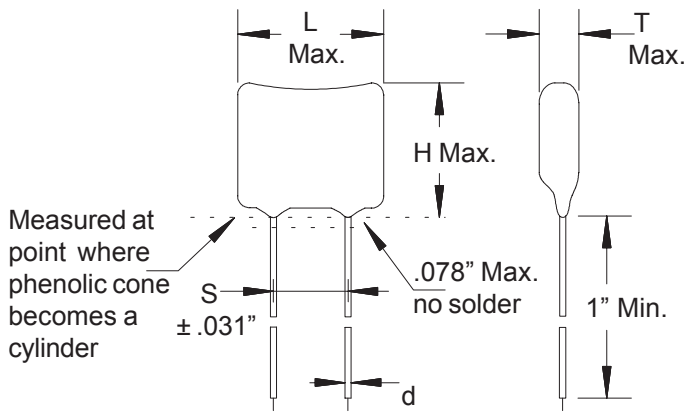

Highlights

- MIL-C-5 military styles available
- Reel packaging available
- High temperature – up to +150 °C
- Dimensions meet EIA RS153B specification
- 100,000 V/μs dV/dt pulse capability minimum
- Non-flammable units that meet IEC 695-2-2 are available