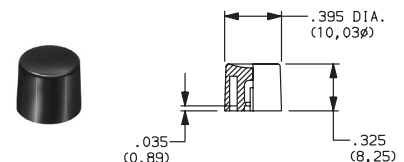

FOR SERIES
85X1T, 8532T1,
8533T, 8534T1 Models only

8020, 8050, E010, E020 & L SERIES, .122" DIA. SNAP-FITTING PLUNGERS

PART NO.

- 894001000 WHITE
- 894002000 BLACK
- 894003000 RED

EP11 & EP12 MODELS, .100 DIA. SNAP-FITTING PLUNGERS

PART NO.

- 585A01000 WHITE
- 585A02000 BLACK
- 585A03000 RED

EP11 & EP12 MODELS, .100 DIA. SNAP-FITTING PLUNGERS

PART NO.

- 785A01000 WHITE
- 785A02000 BLACK
- 785A03000 RED

8020, 8050, E010, E020 & L SERIES, .122" DIA. SNAP-FITTING PLUNGERS

PART NO.

- 894101000 WHITE
- 894102000 BLACK
- 894103000 RED

MATERIAL

Nylon. Finish: Gloss.

Special colors, custom markings available, consult Customer Service Center.