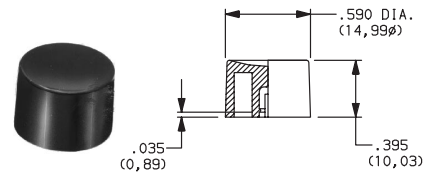

PART NO.

- 708901000 WHITE
- 708902000 BLACK
- 708903000 RED

8020, 8060, E010, E020, KM11 & L SERIES, .122" DIA. PLUNGERS

PART NO.

- 752701000 WHITE
- 752702000 BLACK
- 752703000 RED

8020, 8060, E010, E020, KM11, L & TP SERIES .122" DIA. PLUNGERS

PART NO.

- 801801000 WHITE
- 801802000 BLACK
- 801803000 RED

.157" DIA. PLUNGERS

PART NO.

- 267A01000 WHITE
- 267A02000 BLACK
- 267A03000 RED

FOR SERIES
85X2T, 8534T
Models only

PART NO.

- 893101000 WHITE
- 893102000 BLACK
- 893103000 RED

FOR SERIES
85X1T, 8532T1,
8533T, 8534T1 Models only

8020, 8050, E010, E020 & L SERIES, .122" DIA. SNAP-FITTING PLUNGERS

PART NO.

- 894001000 WHITE
- 894002000 BLACK
- 894003000 RED

EP11 & EP12 MODELS, .100 DIA. SNAP-FITTING PLUNGERS

PART NO.

- 585A01000 WHITE
- 585A02000 BLACK
- 585A03000 RED

EP11 & EP12 MODELS, .100 DIA. SNAP-FITTING PLUNGERS

PART NO.

- 785A01000 WHITE
- 785A02000 BLACK
- 785A03000 RED

8020, 8050, E010, E020 & L SERIES, .122" DIA. SNAP-FITTING PLUNGERS