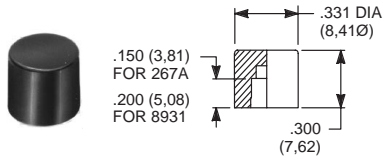

EP & TP SERIES, .100" DIA. PLUNGERS

PART NO.

- 465801000 WHITE
- 465802000 BLACK
- 465803000 RED

8600 & KM33 SERIES, .106" DIA. PLUNGERS

PART NO.

- 785101000 WHITE
- 785102000 BLACK
- 785103000 RED

8020, 8060, E010, E020, KM11, L & TP SERIES, .122" DIA. PLUNGERS

PART NO.

- 708901000 WHITE
- 708902000 BLACK
- 708903000 RED

8020, 8060, E010, E020, KM11 & L SERIES, .122" DIA. PLUNGERS

PART NO.

- 752701000 WHITE
- 752702000 BLACK
- 752703000 RED

8020, 8060, E010, E020, KM11, L & TP SERIES .122" DIA. PLUNGERS

PART NO.

- 801801000 WHITE
- 801802000 BLACK
- 801803000 RED

.157" DIA. PLUNGERS

PART NO.

- 267A01000 WHITE
- 267A02000 BLACK
- 267A03000 RED

FOR SERIES
85X2T, 8534T
Models only

PART NO.

- 893101000 WHITE
- 893102000 BLACK
- 893103000 RED

FOR SERIES
85X1T, 8532T1,
8533T, 8534T1 Models only

8020, 8050, E010, E020 & L SERIES, .122" DIA. SNAP-FITTING PLUNGERS

PART NO.

- 894001000 WHITE
- 894002000 BLACK
- 894003000 RED

EP11 & EP12 MODELS, .100 DIA. SNAP-FITTING PLUNGERS