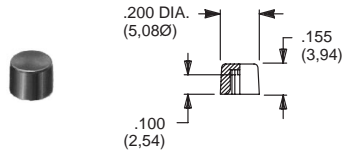

CAPS

EP & TP SERIES, .100" DIA. PLUNGERS

PART NO.

- 508101000 WHITE
- 508102000 BLACK
- 508103000 RED

TP SERIES, .100" DIA. PLUNGERS (Recommended for S9 plunger)

PART NO.

- 538701000 WHITE
- 538702000 BLACK
- 538703000 RED

EP & TP SERIES, .100" DIA. PLUNGERS

PART NO.

- 465801000 WHITE
- 465802000 BLACK
- 465803000 RED

8600 & KM33 SERIES, .106" DIA. PLUNGERS

PART NO.

- 785101000 WHITE
- 785102000 BLACK
- 785103000 RED

8020, 8060, E010, E020, KM11, L & TP SERIES, .122" DIA. PLUNGERS

PART NO.

- 708901000 WHITE
- 708902000 BLACK
- 708903000 RED

8020, 8060, E010, E020, KM11 & L SERIES, .122" DIA. PLUNGERS

PART NO.

- 752701000 WHITE
- 752702000 BLACK
- 752703000 RED

8020, 8060, E010, E020, KM11, L & TP SERIES .122" DIA. PLUNGERS

PART NO.

- 801801000 WHITE
- 801802000 BLACK
- 801803000 RED

.157" DIA. PLUNGERS

PART NO.

- 267A01000 WHITE
- 267A02000 BLACK
- 267A03000 RED

FOR SERIES
85X2T, 8534T
Models only

PART NO.

- 893101000 WHITE
- 893102000 BLACK
- 893103000 RED