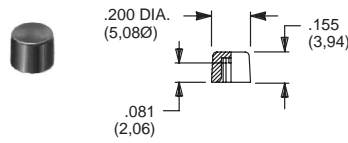

CAPS

EP & TP SERIES, .100" DIA. PLUNGERS

PART NO.

- 508101000 WHITE
- 508102000 BLACK
- 508103000 RED

TP SERIES, .100" DIA. PLUNGERS (Recommended for S9 plunger)

PART NO.

- 538701000 WHITE
- 538702000 BLACK
- 538703000 RED

EP & TP SERIES, .100" DIA. PLUNGERS

PART NO.

- 465801000 WHITE
- 465802000 BLACK
- 465803000 RED

8600 & KM33 SERIES, .106" DIA. PLUNGERS

PART NO.

- 785101000 WHITE
- 785102000 BLACK
- 785103000 RED

8020, 8060, E010, E020, KM11, L & TP SERIES, .122" DIA. PLUNGERS

PART NO.

- 708901000 WHITE
- 708902000 BLACK
- 708903000 RED

8020, 8060, E010, E020, KM11 & L SERIES, .122" DIA. PLUNGERS

PART NO.

- 752701000 WHITE
- 752702000 BLACK
- 752703000 RED

8020, 8060, E010, E020, KM11, L & TP SERIES .122" DIA. PLUNGERS

PART NO.

- 801801000 WHITE
- 801802000 BLACK
- 801803000 RED

.157" DIA. PLUNGERS

PART NO.

- 267A01000 WHITE
- 267A02000 BLACK
- 267A03000 RED

FOR SERIES
85X2T, 8534T
Models only

PART NO.

- 893101000 WHITE
- 893102000 BLACK
- 893103000 RED