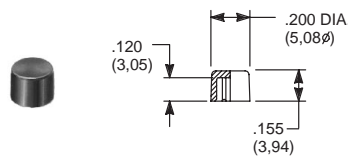

EP & TP SERIES, .100" DIA. PLUNGERS

PART NO.

- 465801000 WHITE
- 465802000 BLACK
- 465803000 RED

8600 & KM33 SERIES, .106" DIA. PLUNGERS

PART NO.

- 785101000 WHITE
- 785102000 BLACK
- 785103000 RED

8020, 8060, E010, E020, KM11, L & TP SERIES, .122" DIA. PLUNGERS

PART NO.

- 708901000 WHITE
- 708902000 BLACK
- 708903000 RED

8020, 8060, E010, E020, KM11 & L SERIES, .122" DIA. PLUNGERS

PART NO.

- 752701000 WHITE
- 752702000 BLACK
- 752703000 RED

8020, 8060, E010, E020, KM11, L & TP SERIES .122" DIA. PLUNGERS

PART NO.

- 801801000 WHITE
- 801802000 BLACK
- 801803000 RED

.157" DIA. PLUNGERS

PART NO.

- 267A01000 WHITE
- 267A02000 BLACK
- 267A03000 RED

FOR SERIES
85X2T, 8534T
Models only

PART NO.

- 893101000 WHITE
- 893102000 BLACK
- 893103000 RED

PART NO.

- 585A01000 WHITE
- 585A02000 BLACK
- 585A03000 RED

EP11 & EP12 MODELS, .100 DIA. SNAP-FITTING PLUNGERS

PART NO.

- 785A01000 WHITE
- 785A02000 BLACK
- 785A03000 RED

8020, 8050, E010, E020 & L SERIES, .122" DIA. SNAP-FITTING PLUNGERS