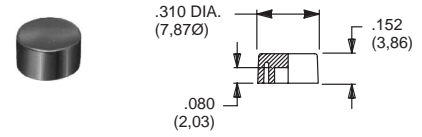

CAPS

EP & TP SERIES, .100" DIA. PLUNGERS

PART NO.

- 508101000 WHITE
- 508102000 BLACK
- 508103000 RED

TP SERIES, .100" DIA. PLUNGERS (Recommended for S9 plunger)

PART NO.

- 538701000 WHITE
- 538702000 BLACK
- 538703000 RED

EP & TP SERIES, .100" DIA. PLUNGERS

PART NO.

- 465801000 WHITE
- 465802000 BLACK
- 465803000 RED

8600 & KM33 SERIES, .106" DIA. PLUNGERS

PART NO.

- 785101000 WHITE
- 785102000 BLACK
- 785103000 RED

8020, 8060, E010, E020, KM11, L & TP SERIES, .122" DIA. PLUNGERS

PART NO.

- 708901000 WHITE
- 708902000 BLACK
- 708903000 RED

8020, 8060, E010, E020, KM11 & L SERIES, .122" DIA. PLUNGERS

PART NO.

- 752701000 WHITE
- 752702000 BLACK
- 752703000 RED

8020, 8060, E010, E020, KM11, L & TP SERIES .122" DIA. PLUNGERS

PART NO.

- 801801000 WHITE
- 801802000 BLACK
- 801803000 RED

.157" DIA. PLUNGERS

PART NO.

- 267A01000 WHITE
- 267A02000 BLACK
- 267A03000 RED

FOR SERIES
85X2T, 8534T
Models only

PART NO.

- 893101000 WHITE
- 893102000 BLACK
- 893103000 RED