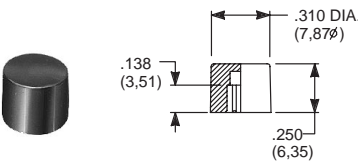

EP & TP SERIES, .100" DIA. PLUNGERS

PART NO.

- 465801000 WHITE
- 465802000 BLACK
- 465803000 RED

8600 & KM33 SERIES, .106" DIA. PLUNGERS

PART NO.

- 785101000 WHITE
- 785102000 BLACK
- 785103000 RED

8020, 8060, E010, E020, KM11, L & TP SERIES, .122" DIA. PLUNGERS

PART NO.

- 708901000 WHITE
- 708902000 BLACK
- 708903000 RED

8020, 8060, E010, E020, KM11 & L SERIES, .122" DIA. PLUNGERS

PART NO.

- 752701000 WHITE
- 752702000 BLACK
- 752703000 RED

8020, 8060, E010, E020, KM11, L & TP SERIES .122" DIA. PLUNGERS

PART NO.

- 801801000 WHITE
- 801802000 BLACK
- 801803000 RED

.157" DIA. PLUNGERS

PART NO.

- 267A01000 WHITE
- 267A02000 BLACK
- 267A03000 RED

FOR SERIES
85X2T, 8534T
Models only

PART NO.

- 893101000 WHITE
- 893102000 BLACK
- 893103000 RED

FOR SERIES
85X1T, 8532T1,
8533T, 8534T1 Models only

8020, 8050, E010, E020 & L SERIES, .122" DIA. SNAP-FITTING PLUNGERS

PART NO.

- 894001000 WHITE
- 894002000 BLACK
- 894003000 RED

EP11 & EP12 MODELS, .100 DIA. SNAP-FITTING PLUNGERS