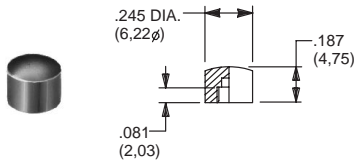

CAPS

EP & TP SERIES, .100" DIA. PLUNGERS

PART NO.

- 508101000 WHITE
- 508102000 BLACK
- 508103000 RED

TP SERIES, .100" DIA. PLUNGERS (Recommended for S9 plunger)

PART NO.

- 538701000 WHITE
- 538702000 BLACK
- 538703000 RED

EP & TP SERIES, .100" DIA. PLUNGERS

PART NO.

- 465801000 WHITE
- 465802000 BLACK
- 465803000 RED

8600 & KM33 SERIES, .106" DIA. PLUNGERS

PART NO.

- 785101000 WHITE
- 785102000 BLACK
- 785103000 RED

8020, 8060, E010, E020, KM11, L & TP SERIES, .122" DIA. PLUNGERS

PART NO.

- 801801000 WHITE
- 801802000 BLACK
- 801803000 RED

.157" DIA. PLUNGERS

PART NO.

- 267A01000 WHITE
- 267A02000 BLACK
- 267A03000 RED

FOR SERIES
85X2T, 8534T
Models only

PART NO.

- 893101000 WHITE
- 893102000 BLACK
- 893103000 RED

PART NO.

- 585A01000 WHITE
- 585A02000 BLACK
- 585A03000 RED

EP11 & EP12 MODELS, .100 DIA. SNAP-FITTING PLUNGERS

PART NO.

- 785A01000 WHITE
- 785A02000 BLACK
- 785A03000 RED

8020, 8050, E010, E020 & L SERIES, .122" DIA. SNAP-FITTING PLUNGERS