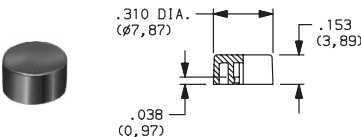

PART NO.

- 801801000 WHITE
- 801802000 BLACK
- 801803000 RED

.157" DIA. PLUNGERS

PART NO.

- 267A01000 WHITE
- 267A02000 BLACK
- 267A03000 RED

FOR SERIES
85X2T, 8534T
Models only

PART NO.

- 893101000 WHITE
- 893102000 BLACK
- 893103000 RED

FOR SERIES
85X1T, 8532T1,
8533T, 8534T1 Models only

8020, 8050, E010, E020 & L SERIES, .122" DIA. SNAP-FITTING PLUNGERS

PART NO.

- 894001000 WHITE
- 894002000 BLACK
- 894003000 RED

EP11 & EP12 MODELS, .100 DIA. SNAP-FITTING PLUNGERS

PART NO.

- 585A01000 WHITE
- 585A02000 BLACK
- 585A03000 RED

EP11 & EP12 MODELS, .100 DIA. SNAP-FITTING PLUNGERS

PART NO.

- 785A01000 WHITE
- 785A02000 BLACK
- 785A03000 RED

8020, 8050, E010, E020 & L SERIES, .122" DIA. SNAP-FITTING PLUNGERS