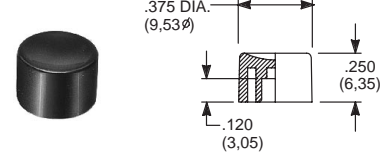

EP & TP SERIES, .100" DIA. PLUNGERS

PART NO.

- 465801000 WHITE
- 465802000 BLACK
- 465803000 RED

8600 & KM33 SERIES, .106" DIA. PLUNGERS

PART NO.

- 785101000 WHITE
- 785102000 BLACK
- 785103000 RED

8020, 8060, E010, E020, KM11, L & TP SERIES, .122" DIA. PLUNGERS

PART NO.

- 708901000 WHITE
- 708902000 BLACK
- 708903000 RED

8020, 8060, E010, E020, KM11 & L SERIES, .122" DIA. PLUNGERS

PART NO.

- 752701000 WHITE
- 752702000 BLACK
- 752703000 RED

8020, 8060, E010, E020, KM11, L & TP SERIES .122" DIA. PLUNGERS

PART NO.

- 801801000 WHITE
- 801802000 BLACK
- 801803000 RED

.157" DIA. PLUNGERS

PART NO.

- 267A01000 WHITE
- 267A02000 BLACK
- 267A03000 RED

FOR SERIES
85X2T, 8534T
Models only

PART NO.

- 893101000 WHITE
- 893102000 BLACK
- 893103000 RED