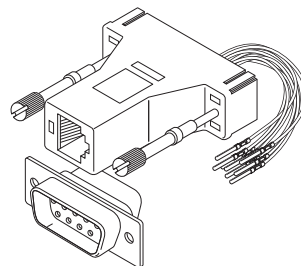

504-207 DE9 6x6 Grey
504-209 DE9 8x8 Grey