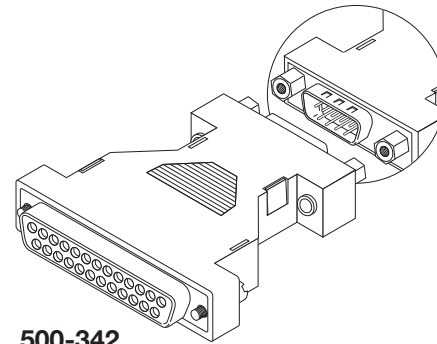

Distributed by:

JAMECO[®]
ELECTRONICS

www.Jameco.com ♦ 1-800-831-4242

The content and copyrights of the attached
material are the property of its owner.

Jameco Part Number 66237

D-Sub Adapters

- 500-331** 9C Mini-Coupler Male-Male
- 500-336** 9C Mini-Coupler Female-Female
- 500-342** 9C Male to 24C Female Adapter
- 500-351** 25C Mini-Coupler Male-Male
- 500-356** 25C Mini-Coupler Female-Female

500-331 9-Contact
500-351 25 Contact

500-336 9-Contact
500-356 25-Contact

D-Sub Modular Adapters

Grey Plastic Hood with Long Thumbscrews

- 504-207** 9C Male to 6x6 Jack – Grey
- 504-209** 9C Male to 8x8 Jack – Grey
- 504-217** 9C Female to 6x6 Jack – Grey
- 504-219** 9C Female to 8x8 Jack – Grey
- 504-307** 25C Male to 6x6 Jack – Grey
- 504-309** 25C Male to 8x8 Jack – Grey
- 504-317** 25C Female to 6x6 Jack – Grey
- 504-319** 25C Female to 8x8 Jack – Grey