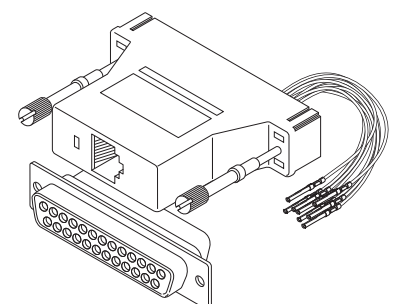

Distributed by:

JAMECO[®]
ELECTRONICS

www.Jameco.com ♦ 1-800-831-4242

The content and copyrights of the attached
material are the property of its owner.

Jameco Part Number 66237

D-Sub Adapters

- 500-331** 9C Mini-Coupler Male-Male
- 500-336** 9C Mini-Coupler Female-Female
- 500-342** 9C Male to 24C Female Adapter
- 500-351** 25C Mini-Coupler Male-Male
- 500-356** 25C Mini-Coupler Female-Female

500-331 9-Contact
500-351 25 Contact

500-336 9-Contact
500-356 25-Contact

D-Sub Modular Adapters

Grey Plastic Hood with Long Thumbscrews

- 504-207** 9C Male to 6x6 Jack – Grey
- 504-209** 9C Male to 8x8 Jack – Grey
- 504-217** 9C Female to 6x6 Jack – Grey
- 504-219** 9C Female to 8x8 Jack – Grey
- 504-307** 25C Male to 6x6 Jack – Grey
- 504-309** 25C Male to 8x8 Jack – Grey
- 504-317** 25C Female to 6x6 Jack – Grey
- 504-319** 25C Female to 8x8 Jack – Grey

500-342

504-207 DE9 6x6 Grey
504-209 DE9 8x8 Grey

504-217 DE9 6x6 Grey
504-219 DE9 8x8 Grey

504-307 DB25 6x6 Grey
504-309 DB25 8x8 Grey

504-317 DB25 6x6 Grey
504-319 DB25 8x8 Grey