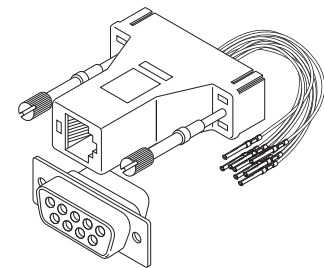

504-217 DE9 6x6 Grey
504-219 DE9 8x8 Grey