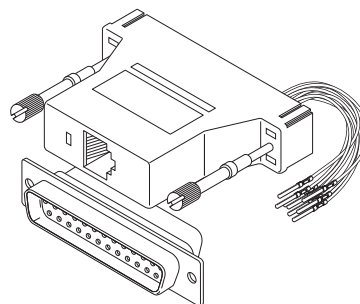

504-307 DB25 6x6 Grey
504-309 DB25 8x8 Grey