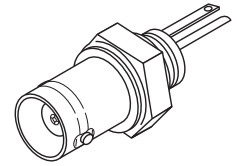

200-144 RG59/62 UG260/U **200-148**