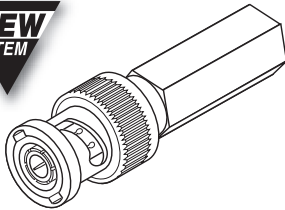

200-122 RG6
200-142 RG59/62
200-146 RG58