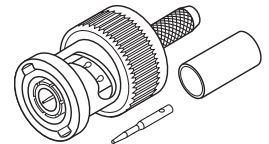

200-140 RG59/62 Plenum
200-141 RG6
200-143 RG59/62
200-145 RG58
200-147 RG58A/C 2-Ferr.