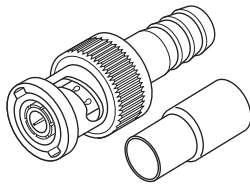

Distributed by:

**JAMECO**<sup>®</sup>  
ELECTRONICS

**www.Jameco.com ♦ 1-800-831-4242**

The content and copyrights of the attached  
material are the property of its owner.

Jameco Part Number 71909

**BNC Series Connectors**

Commercial Grade BNC Series Connectors  
Suitable for Video and Headend Applications  
Nickel-Plated Brass/Zinc Construction  
Gold-Plated Contacts – Delrin Insulator

- 200-122** BNC Plug Twist-On for RG6 ◀ NEW
- 200-131** BNC Plug Crimp 2pc RG59
- 200-134** BNC Plug Crimp 2pc RG58
- 200-135** BNC Jack Crimp 2pc RG59/62
- 200-136** BNC Jack Crimp 2pc RG58
- 200-137** BNC Jack Crimp 2pc RG59 Plenum
- 200-138** BNC Plug Crimp 2pc RG59 Plenum
- 200-139** BNC Plug Crimp 2pc RG6
- 200-140** BNC Plug Crimp 3pc RG59 Plenum
- 200-141** BNC Plug Crimp 3pc RG6
- 200-142** BNC Plug Twist-On for RG59/62
- 200-143** BNC Plug Crimp 3pc RG59/62
- 200-144** BNC Plug Clamp for RG59/62
- 200-145** BNC Plug Crimp 3pc for RG58
- 200-146** BNC Plug Twist-On for RG58
- 200-147** BNC Plug Crimp 3pc RG58A/C  
Includes PVC and Plenum Ferrules
- 200-148** BNC Jack Isolated Panel Mount
- 200-156** BNC Jack Panel – 1/8" Holes

**BNC Series Adapters**

Commercial Grade BNC Series Adapters  
Suitable for Video and Headend Applications

- 200-130** F Jack to BNC Plug
- 200-132** UHF Jack to BNC Plug
- 200-133** BNC Coupler Plug-Plug
- 200-150** BNC Tee Adapter Jack-Jack-Jack
- 200-155** BNC Tee Adapter Jack-Plug-Jack
- 200-158** BNC Angle Adapter Jack-Plug
- 200-160** BNC Coupler Jack-Jack
- 200-165** BNC Coupler Jack-Jack Panel
- 200-173** RCA Jack to BNC Plug
- 200-174** BNC Terminator 50Ω 1% 1/2W  
with 6" Brass Chain
- 200-175** BNC Terminator 50Ω 5% 1/2W
- 200-176** BNC Terminator 50Ω 1% 1/2W
- 200-177** BNC Terminator 75Ω 5% 1/2W
- 200-178** BNC Terminator 75Ω 1% 1/2W
- 200-179** BNC Terminator 93Ω 5% 1/2W
- 200-180** BNC Terminator 93Ω 1% 1/2W
- 200-834** Mini-UHF Jack to BNC Plug