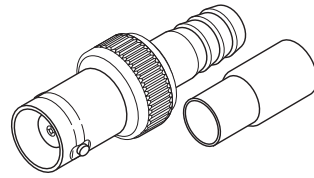

200-135 RG59/62
200-136 RG58
200-137 RG59/62/Plenum