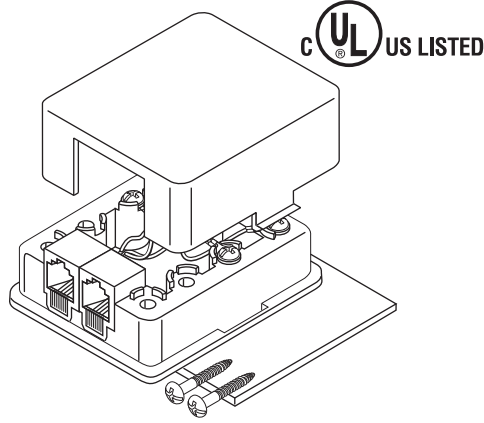

Distributed by:

**JAMECO**<sup>®</sup>  
ELECTRONICS

**www.Jameco.com ♦ 1-800-831-4242**

The content and copyrights of the attached  
material are the property of its owner.

Jameco Part Number 71984

- 300-145**□□ 4C Ivory, White
- 300-147**□□ 6C Ivory, White
- 300-149**□□ 8C Ivory, White
- 301-145**□□ 4C Ivory, White UL
- 301-147**□□ 6C Ivory, White UL
- 301-149**□□ 8C Ivory, White UL

- 300-146IV** 4C Ivory
- 301-146**□□ 4C Ivory, White UL

**301-153IV** 8C Short-Bar Ivory

- 300-024IV** 4C Ivory
- 300-024WH** 4C White
- 300-026IV** 6C Ivory
- 300-028IV** 8C Ivory

- 300-034IV** 4C Ivory-Voice
- 300-034WH** 4C White-Voice
- 300-035IV** 4C Ivory-Data
- 300-036IV** 6C Ivory-Voice
- 300-037IV** 6C Ivory-Data
- 300-038IV** 8C Ivory-Voice
- 300-039IV** 8C Ivory-Data

## Modular Surface Jacks

Modular Telephone or Data Surface Jacks  
High-Impact ABS Plastic with Mounting Screws  
6µ" Gold Plated Contacts

- 300-145IV** 4C Ivory Surface Jack
- 300-145WH** 4C White Surface Jack
- 300-146IV** 4C Ivory Surface Dual Jack
- 300-147IV** 6C Ivory Surface Jack
- 300-147WH** 6C White Surface Jack
- 300-149IV** 8C Ivory Surface Jack
- 300-149WH** 8C White Surface Jack
- 301-145IV** 4C Ivory Surface Jack UL
- 301-145WH** 4C White Surface Jack UL
- 301-146IV** 4C Ivory Surface Dual Jack UL
- 301-146WH** 4C White Surface Dual Jack UL
- 301-147IV** 6C Ivory Surface Jack UL
- 301-147WH** 6C White Surface Jack UL
- 301-149IV** 8C Ivory Surface Jack UL
- 301-149WH** 8C White Surface Jack UL
- 301-153IV** 8C Ivory RJ31X Jack UL with Shorting Bar Suitable for Alarm System Installations