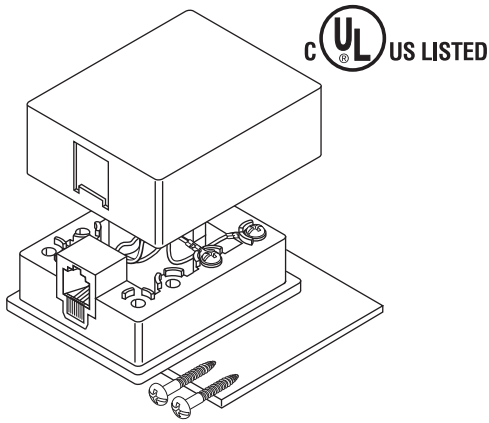

Distributed by:

**JAMECO**<sup>®</sup>  
ELECTRONICS

**www.Jameco.com ♦ 1-800-831-4242**

The content and copyrights of the attached  
material are the property of its owner.

Jameco Part Number 71984

- 300-145**□□ 4C Ivory, White
- 300-147**□□ 6C Ivory, White
- 300-149**□□ 8C Ivory, White
- 301-145**□□ 4C Ivory, White UL
- 301-147**□□ 6C Ivory, White UL
- 301-149**□□ 8C Ivory, White UL

- 300-146IV** 4C Ivory
- 301-146**□□ 4C Ivory, White UL

**301-153IV** 8C Short-Bar Ivory

- 300-024IV** 4C Ivory
- 300-024WH** 4C White
- 300-026IV** 6C Ivory
- 300-028IV** 8C Ivory

- 300-034IV** 4C Ivory-Voice
- 300-034WH** 4C White-Voice
- 300-035IV** 4C Ivory-Data
- 300-036IV** 6C Ivory-Voice
- 300-037IV** 6C Ivory-Data
- 300-038IV** 8C Ivory-Voice
- 300-039IV** 8C Ivory-Data