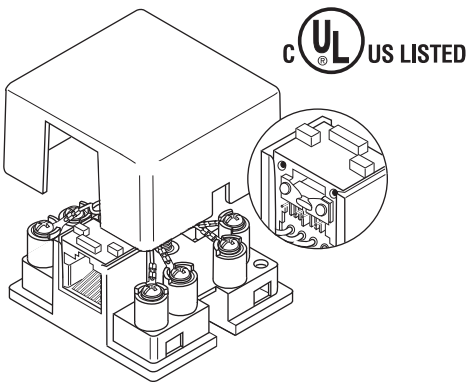

Distributed by:

**JAMECO**<sup>®</sup>  
ELECTRONICS

**www.Jameco.com ♦ 1-800-831-4242**

The content and copyrights of the attached  
material are the property of its owner.

Jameco Part Number 71984

- 300-145**□□ 4C Ivory, White
- 300-147**□□ 6C Ivory, White
- 300-149**□□ 8C Ivory, White
- 301-145**□□ 4C Ivory, White UL
- 301-147**□□ 6C Ivory, White UL
- 301-149**□□ 8C Ivory, White UL

- 300-146IV** 4C Ivory
- 301-146**□□ 4C Ivory, White UL

**301-153IV** 8C Short-Bar Ivory

- 300-024IV** 4C Ivory
- 300-024WH** 4C White
- 300-026IV** 6C Ivory
- 300-028IV** 8C Ivory

- 300-034IV** 4C Ivory-Voice
- 300-034WH** 4C White-Voice
- 300-035IV** 4C Ivory-Data
- 300-036IV** 6C Ivory-Voice
- 300-037IV** 6C Ivory-Data
- 300-038IV** 8C Ivory-Voice
- 300-039IV** 8C Ivory-Data

## Modular Surface Jacks

Modular Telephone or Data Surface Jacks  
High-Impact ABS Plastic with Mounting Screws  
6µ" Gold Plated Contacts

- 300-145IV** 4C Ivory Surface Jack
- 300-145WH** 4C White Surface Jack
- 300-146IV** 4C Ivory Surface Dual Jack
- 300-147IV** 6C Ivory Surface Jack
- 300-147WH** 6C White Surface Jack
- 300-149IV** 8C Ivory Surface Jack
- 300-149WH** 8C White Surface Jack
- 301-145IV** 4C Ivory Surface Jack UL
- 301-145WH** 4C White Surface Jack UL
- 301-146IV** 4C Ivory Surface Dual Jack UL
- 301-146WH** 4C White Surface Dual Jack UL
- 301-147IV** 6C Ivory Surface Jack UL
- 301-147WH** 6C White Surface Jack UL
- 301-149IV** 8C Ivory Surface Jack UL
- 301-149WH** 8C White Surface Jack UL
- 301-153IV** 8C Ivory RJ31X Jack UL with Shorting Bar Suitable for Alarm System Installations