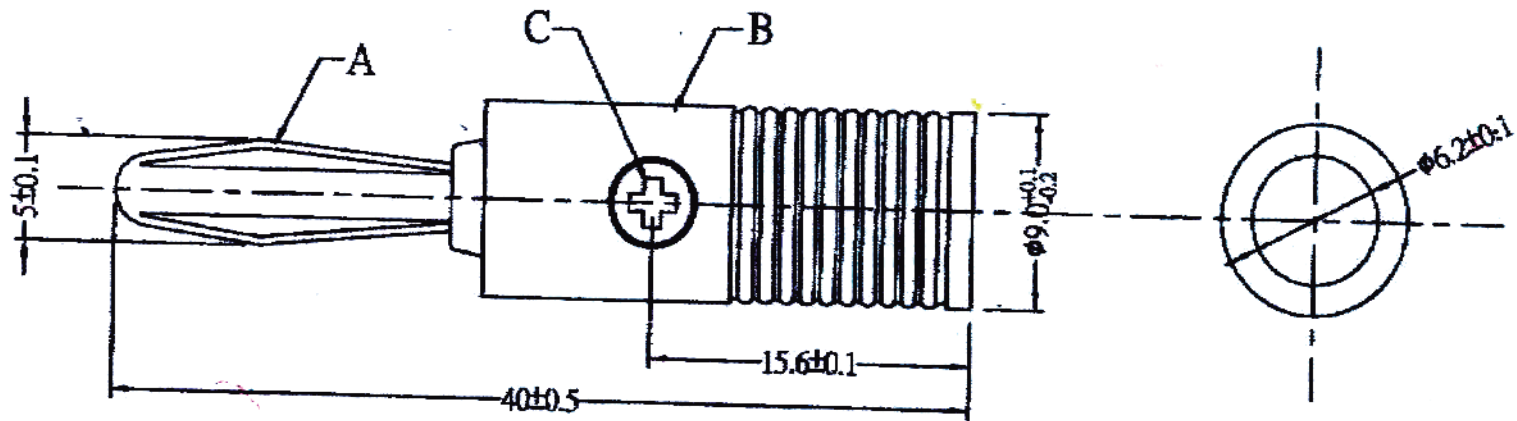

# CN-BP-003

NO	Description	Unit	Materials	Finish/Color	PART NO.
A	BODY	1	BRASS	BERYLLIUM COPPER	
B	SHELL	1	PLASTIC	RED	
C	SCREW	1	IRON	SILVER	
D					
E					
F					

## GOLDSUN ELECTRONICS CO., LTD.

JAMECO NO.	72195	GOLDSUN NO.	CN-BP-003
Description	TEST LEAD BANANA PLUG RED AND BLACK		Rev. 1
UNIT: mm	SCALE:	SHEET 1 OF 1	CAS No: ERN No: