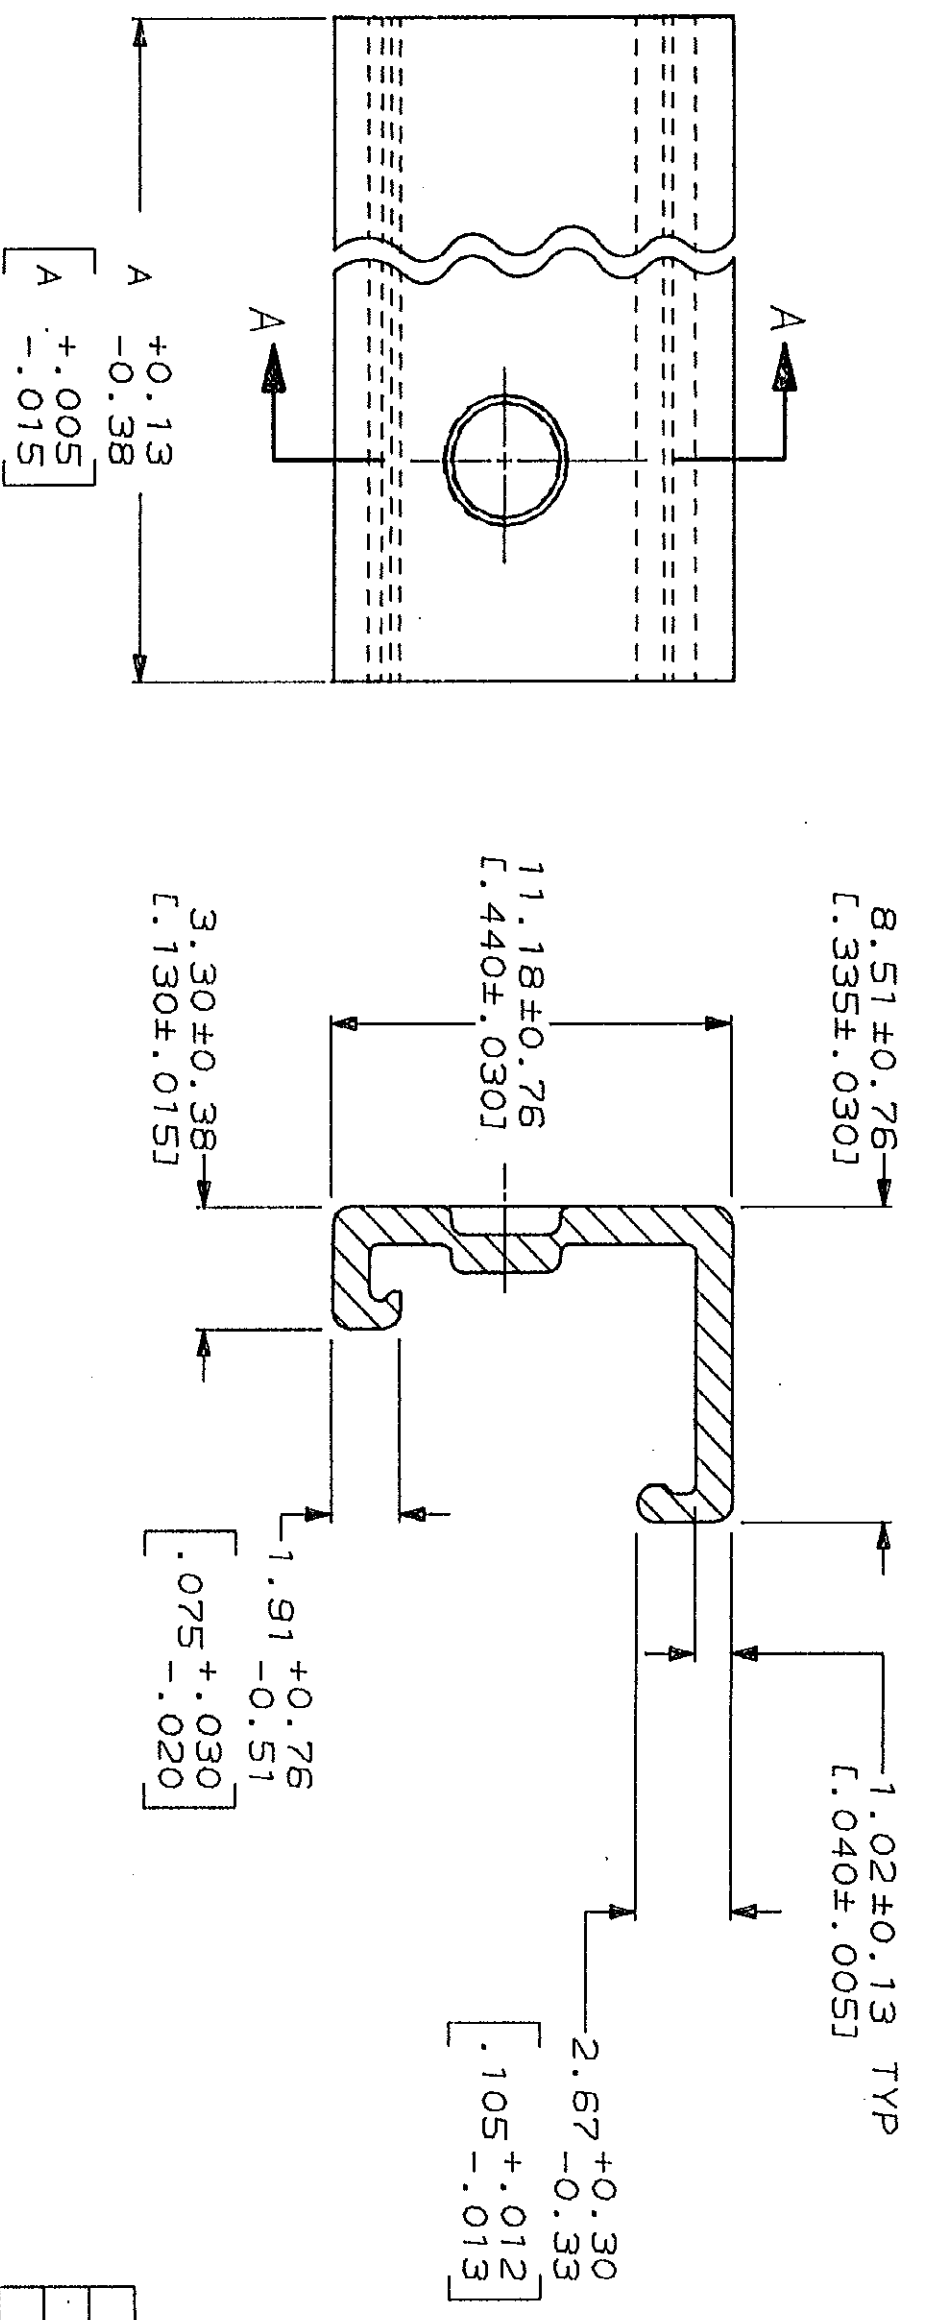

Distributed by:

JAMECO[®]
ELECTRONICS

www.Jameco.com ♦ 1-800-831-4242

The content and copyrights of the attached
material are the property of its owner.

Jameco Part Number 742101

LOC	DIST	P	F	ZONE	LTR	REV AND REDWN PER ECN CM-11	DESCRIPTION	DATE	APPD
CM	54				L			3-27-91	TS RS

1. DIMENSIONS IN BRACKETS ARE IN INCHES.

SECTION A-A

3-DIMENSIONAL MODEL NTS

QTY	DESCRIPTION	UNIT	WEIGHT	DR	DATE	NAME	PART NO
24	CIRCUIT ASSY		95.10		4-2-91	AMPA	640551-4
23	CIRCUIT ASSY		91.14		4-5-91	AMPA	2-640551-3
22	CIRCUIT ASSY		87.17		4-10-91	AMPA	2-640551-2
21	CIRCUIT ASSY		83.21			AMPA	2-640551-1
20	CIRCUIT ASSY		79.25			AMPA	2-640551-0
19	CIRCUIT ASSY		75.29			AMPA	1-640551-9
18	CIRCUIT ASSY		71.32			AMPA	1-640551-8
17	CIRCUIT ASSY		67.36			AMPA	1-640551-7
16	CIRCUIT ASSY		63.40			AMPA	1-640551-6
15	CIRCUIT ASSY		59.44			AMPA	1-640551-5
14	CIRCUIT ASSY		55.47			AMPA	1-640551-4
13	CIRCUIT ASSY		51.51			AMPA	1-640551-3
12	CIRCUIT ASSY		47.55			AMPA	1-640551-2
11	CIRCUIT ASSY		43.59			AMPA	1-640551-1
10	CIRCUIT ASSY		39.62			AMPA	1-640551-0
9	CIRCUIT ASSY		35.66			AMPA	640551-9
8	CIRCUIT ASSY		31.70			AMPA	640551-8
7	CIRCUIT ASSY		27.74			AMPA	640551-7
6	CIRCUIT ASSY		23.77			AMPA	640551-6
5	CIRCUIT ASSY		19.81			AMPA	640551-5
4	CIRCUIT ASSY		15.85			AMPA	640551-4
3	CIRCUIT ASSY		11.89			AMPA	640551-3
2	CIRCUIT ASSY		7.92			AMPA	640551-2

DO NOT SCALE PRINT.
 UNLESS SPECIFIED DIMENSIONS IN mm (INCHES)
 TOLERANCES ON:
 2 PLC DEC ±
 3 PLC DEC ±
 ANGLES ±
 MATERIAL
 POLYESTER, UL 94V-0
 NATURAL

FINISH	APPLICATION SPEC	SCALE	CAGE CODE	DRAWING NO
		5:1	00779	640551