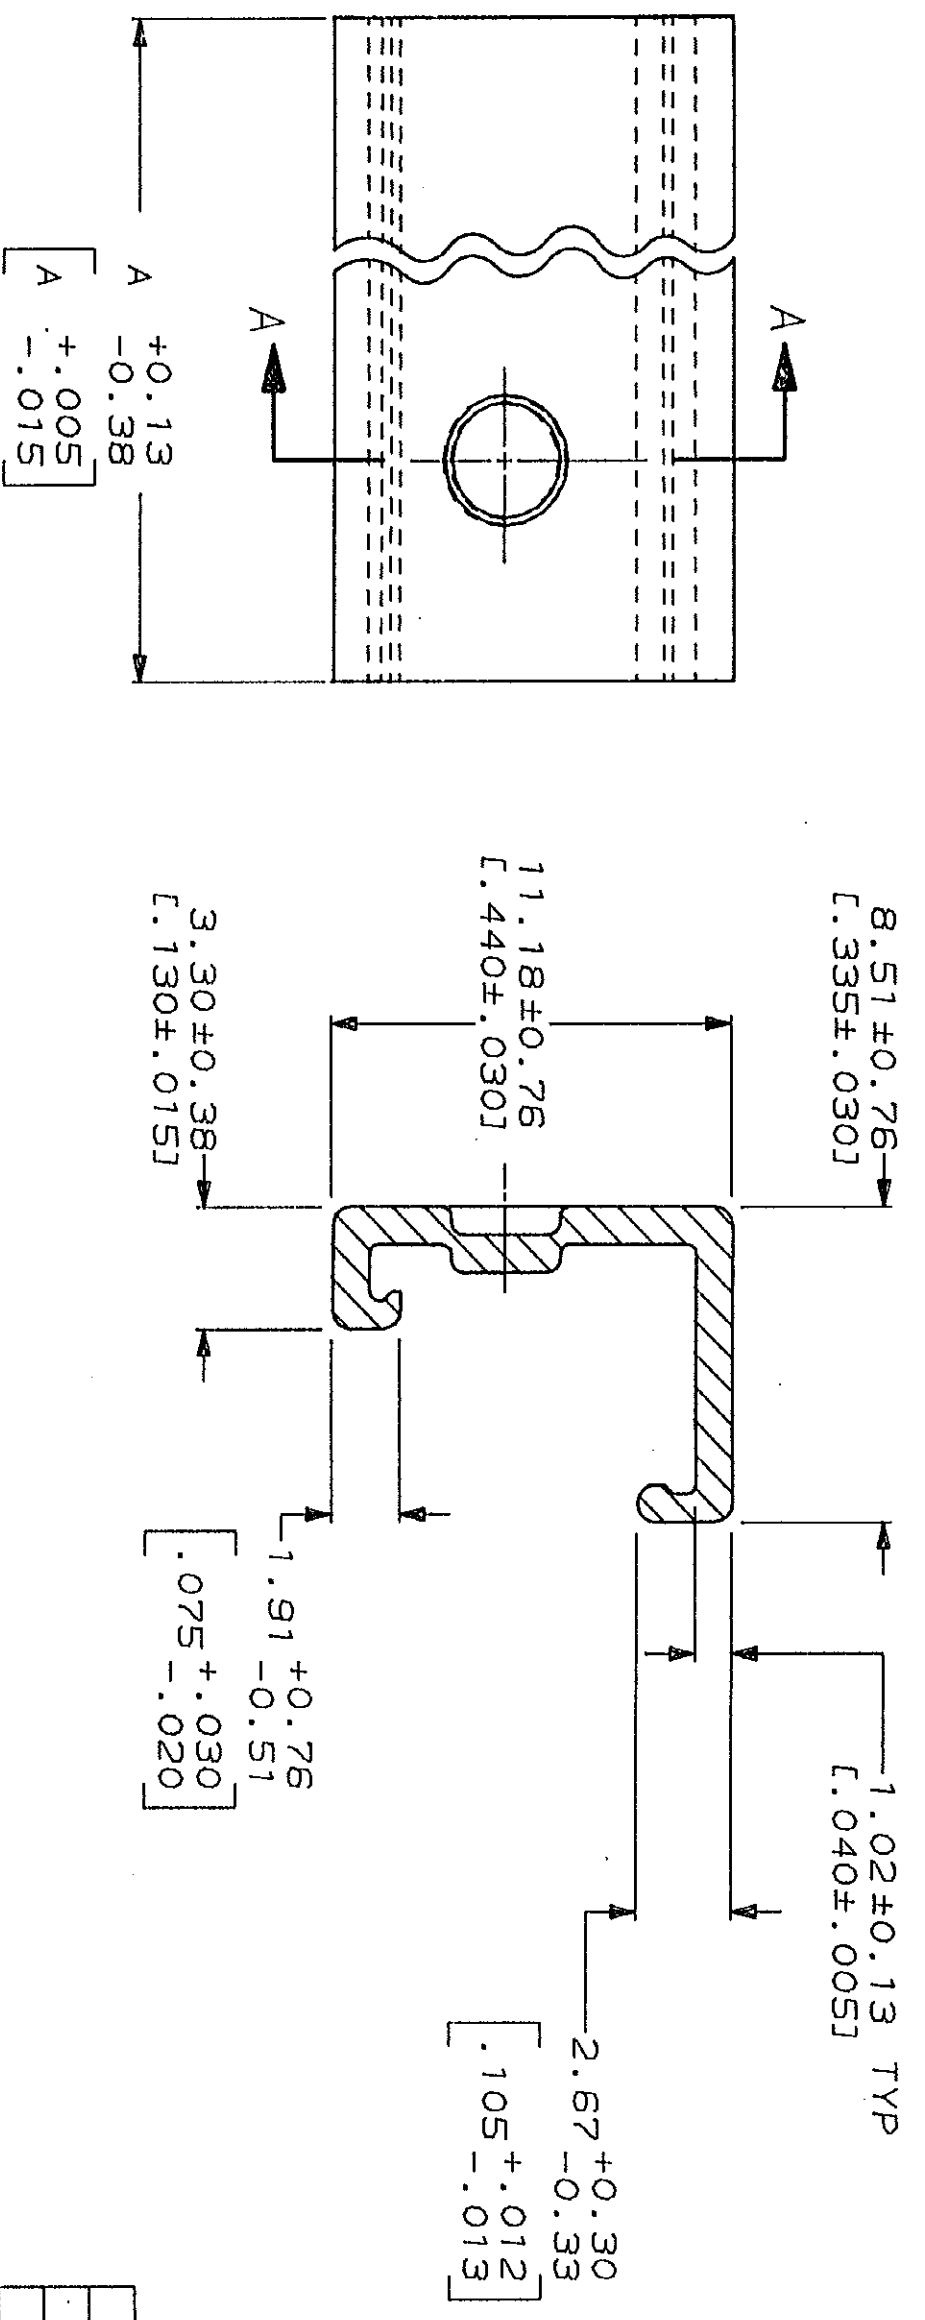

Distributed by:

JAMECO[®]
ELECTRONICS

www.Jameco.com ♦ 1-800-831-4242

The content and copyrights of the attached
material are the property of its owner.

Jameco Part Number 855412

LOC	DIST	P	F	ZONE	LTR	REV AND REDWN PER ECN CM-11	REVISIONS	DESCRIPTION	DATE	APPD
CM	54				L				3-27-91	TS RS

1. DIMENSIONS IN BRACKETS ARE IN INCHES.

SECTION A-A

3-DIMENSIONAL MODEL
NTS

QTY	DESCRIPTION	UNIT	WEIGHT	DR	DATE	NAME	PART NO
24	CIRCUIT ASSY		95.10		4-2-91	AMPA	640551-4
23	CIRCUIT ASSY		91.14		4-5-91	AMPA	2-640551-3
22	CIRCUIT ASSY		87.17		4-10-91	AMPA	2-640551-2
21	CIRCUIT ASSY		83.21			AMPA	2-640551-1
20	CIRCUIT ASSY		79.25			AMPA	2-640551-0
19	CIRCUIT ASSY		75.29			AMPA	1-640551-9
18	CIRCUIT ASSY		71.32			AMPA	1-640551-8
17	CIRCUIT ASSY		67.36			AMPA	1-640551-7
16	CIRCUIT ASSY		63.40			AMPA	1-640551-6
15	CIRCUIT ASSY		59.44			AMPA	1-640551-5
14	CIRCUIT ASSY		55.47			AMPA	1-640551-4
13	CIRCUIT ASSY		51.51			AMPA	1-640551-3
12	CIRCUIT ASSY		47.55			AMPA	1-640551-2
11	CIRCUIT ASSY		43.59			AMPA	1-640551-1
10	CIRCUIT ASSY		39.62			AMPA	1-640551-0
9	CIRCUIT ASSY		35.66			AMPA	640551-9
8	CIRCUIT ASSY		31.70			AMPA	640551-8
7	CIRCUIT ASSY		27.74			AMPA	640551-7
6	CIRCUIT ASSY		23.77			AMPA	640551-6
5	CIRCUIT ASSY		19.81			AMPA	640551-5
4	CIRCUIT ASSY		15.85			AMPA	640551-4
3	CIRCUIT ASSY		11.89			AMPA	640551-3
2	CIRCUIT ASSY		7.92			AMPA	640551-2

DO NOT SCALE PRINT.
 UNLESS SPECIFIED
 DIMENSIONS IN mm (INCHES)
 TOLERANCES ON:
 2 PLC DEC ±
 3 PLC DEC ±
 ANGLES ±
 MATERIAL
 POLYESTER, UL 94V-0
 NATURAL

FINISH	SCALE	SIZE	CAGE CODE	DRAWING NO
NATURAL	5:1	00779	640551	640551