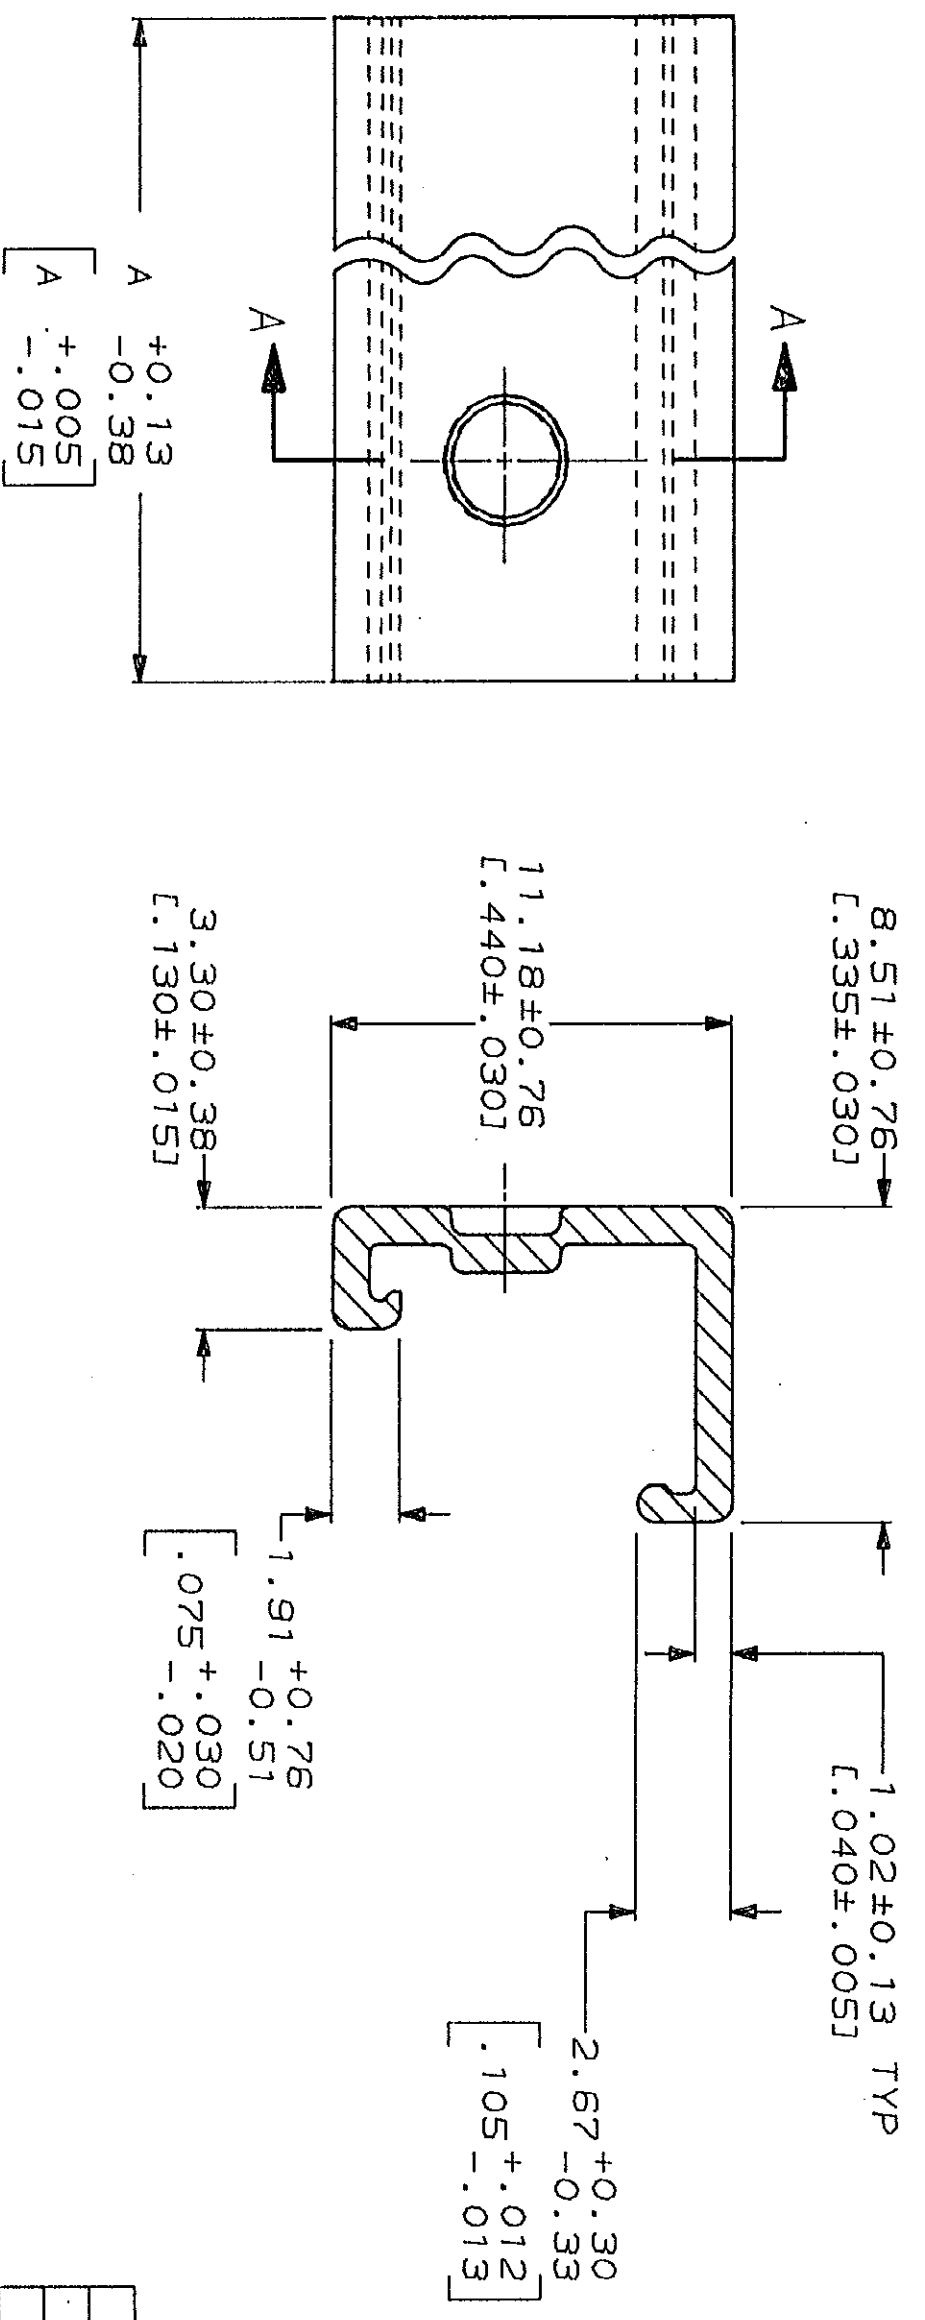

Distributed by:

JAMECO[®]
ELECTRONICS

www.Jameco.com ♦ 1-800-831-4242

The content and copyrights of the attached
material are the property of its owner.

Jameco Part Number 855471

LOC	DIST	P	F	ZONE	LTR	REV AND REDWN PER ECN CM-11	DESCRIPTION	DATE	APPD
CM	54				L			3-27-91	TS RS

1. DIMENSIONS IN BRACKETS ARE IN INCHES.

SECTION A-A

3-DIMENSIONAL MODEL
NTS

QTY	DESCRIPTION	UNIT	WEIGHT	DR	DATE	NAME	PART NO
24	CIRCUIT ASSY		95.10		4-2-91	AMPA	640551-4
23	CIRCUIT ASSY		91.14		4-5-91	AMPA	2-640551-3
22	CIRCUIT ASSY		87.17		4-10-91	AMPA	2-640551-2
21	CIRCUIT ASSY		83.21			AMPA	2-640551-1
20	CIRCUIT ASSY		79.25			AMPA	2-640551-0
19	CIRCUIT ASSY		75.29			AMPA	1-640551-9
18	CIRCUIT ASSY		71.32			AMPA	1-640551-8
17	CIRCUIT ASSY		67.36			AMPA	1-640551-7
16	CIRCUIT ASSY		63.40			AMPA	1-640551-6
15	CIRCUIT ASSY		59.44			AMPA	1-640551-5
14	CIRCUIT ASSY		55.47			AMPA	1-640551-4
13	CIRCUIT ASSY		51.51			AMPA	1-640551-3
12	CIRCUIT ASSY		47.55			AMPA	1-640551-2
11	CIRCUIT ASSY		43.59			AMPA	1-640551-1
10	CIRCUIT ASSY		39.62			AMPA	1-640551-0
9	CIRCUIT ASSY		35.66			AMPA	640551-9
8	CIRCUIT ASSY		31.70			AMPA	640551-8
7	CIRCUIT ASSY		27.74			AMPA	640551-7
6	CIRCUIT ASSY		23.77			AMPA	640551-6
5	CIRCUIT ASSY		19.81			AMPA	640551-5
4	CIRCUIT ASSY		15.85			AMPA	640551-4
3	CIRCUIT ASSY		11.89			AMPA	640551-3
2	CIRCUIT ASSY		7.92			AMPA	640551-2

DO NOT SCALE PRINT.
 UNLESS SPECIFIED
 DIMENSIONS IN mm (INCHES)
 TOLERANCES ON:
 2 PLC DEC ±
 3 PLC DEC ±
 ANGLES ±
 MATERIAL
 POLYESTER, UL 94V-0
 NATURAL

FINISH	SCALE	SIZE	CAGE CODE	DRAWING NO
NATURAL	5:1	00779	640551	640551